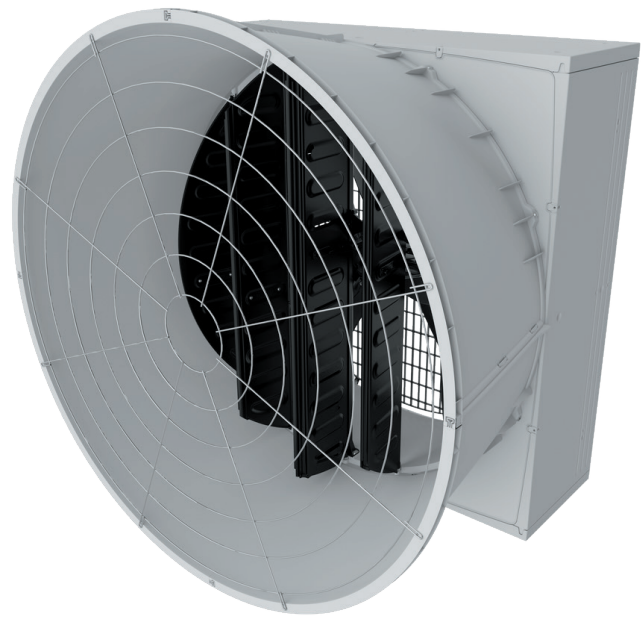

BlueFan BF 50

Perfect fan for renovations and new build

RETROFIT

It is **EASY** to replace existing box fans with the new BF 50. Installation is **SO QUICK**, that it can be done **between batches**:

- Arrives assembled – a robust fan that is easy to install
- Fits in the existing holes in the house – no need for new building structure
- Reuse the existing cables in the house – easy additional wiring for motor-controlled shutter and LPC variable